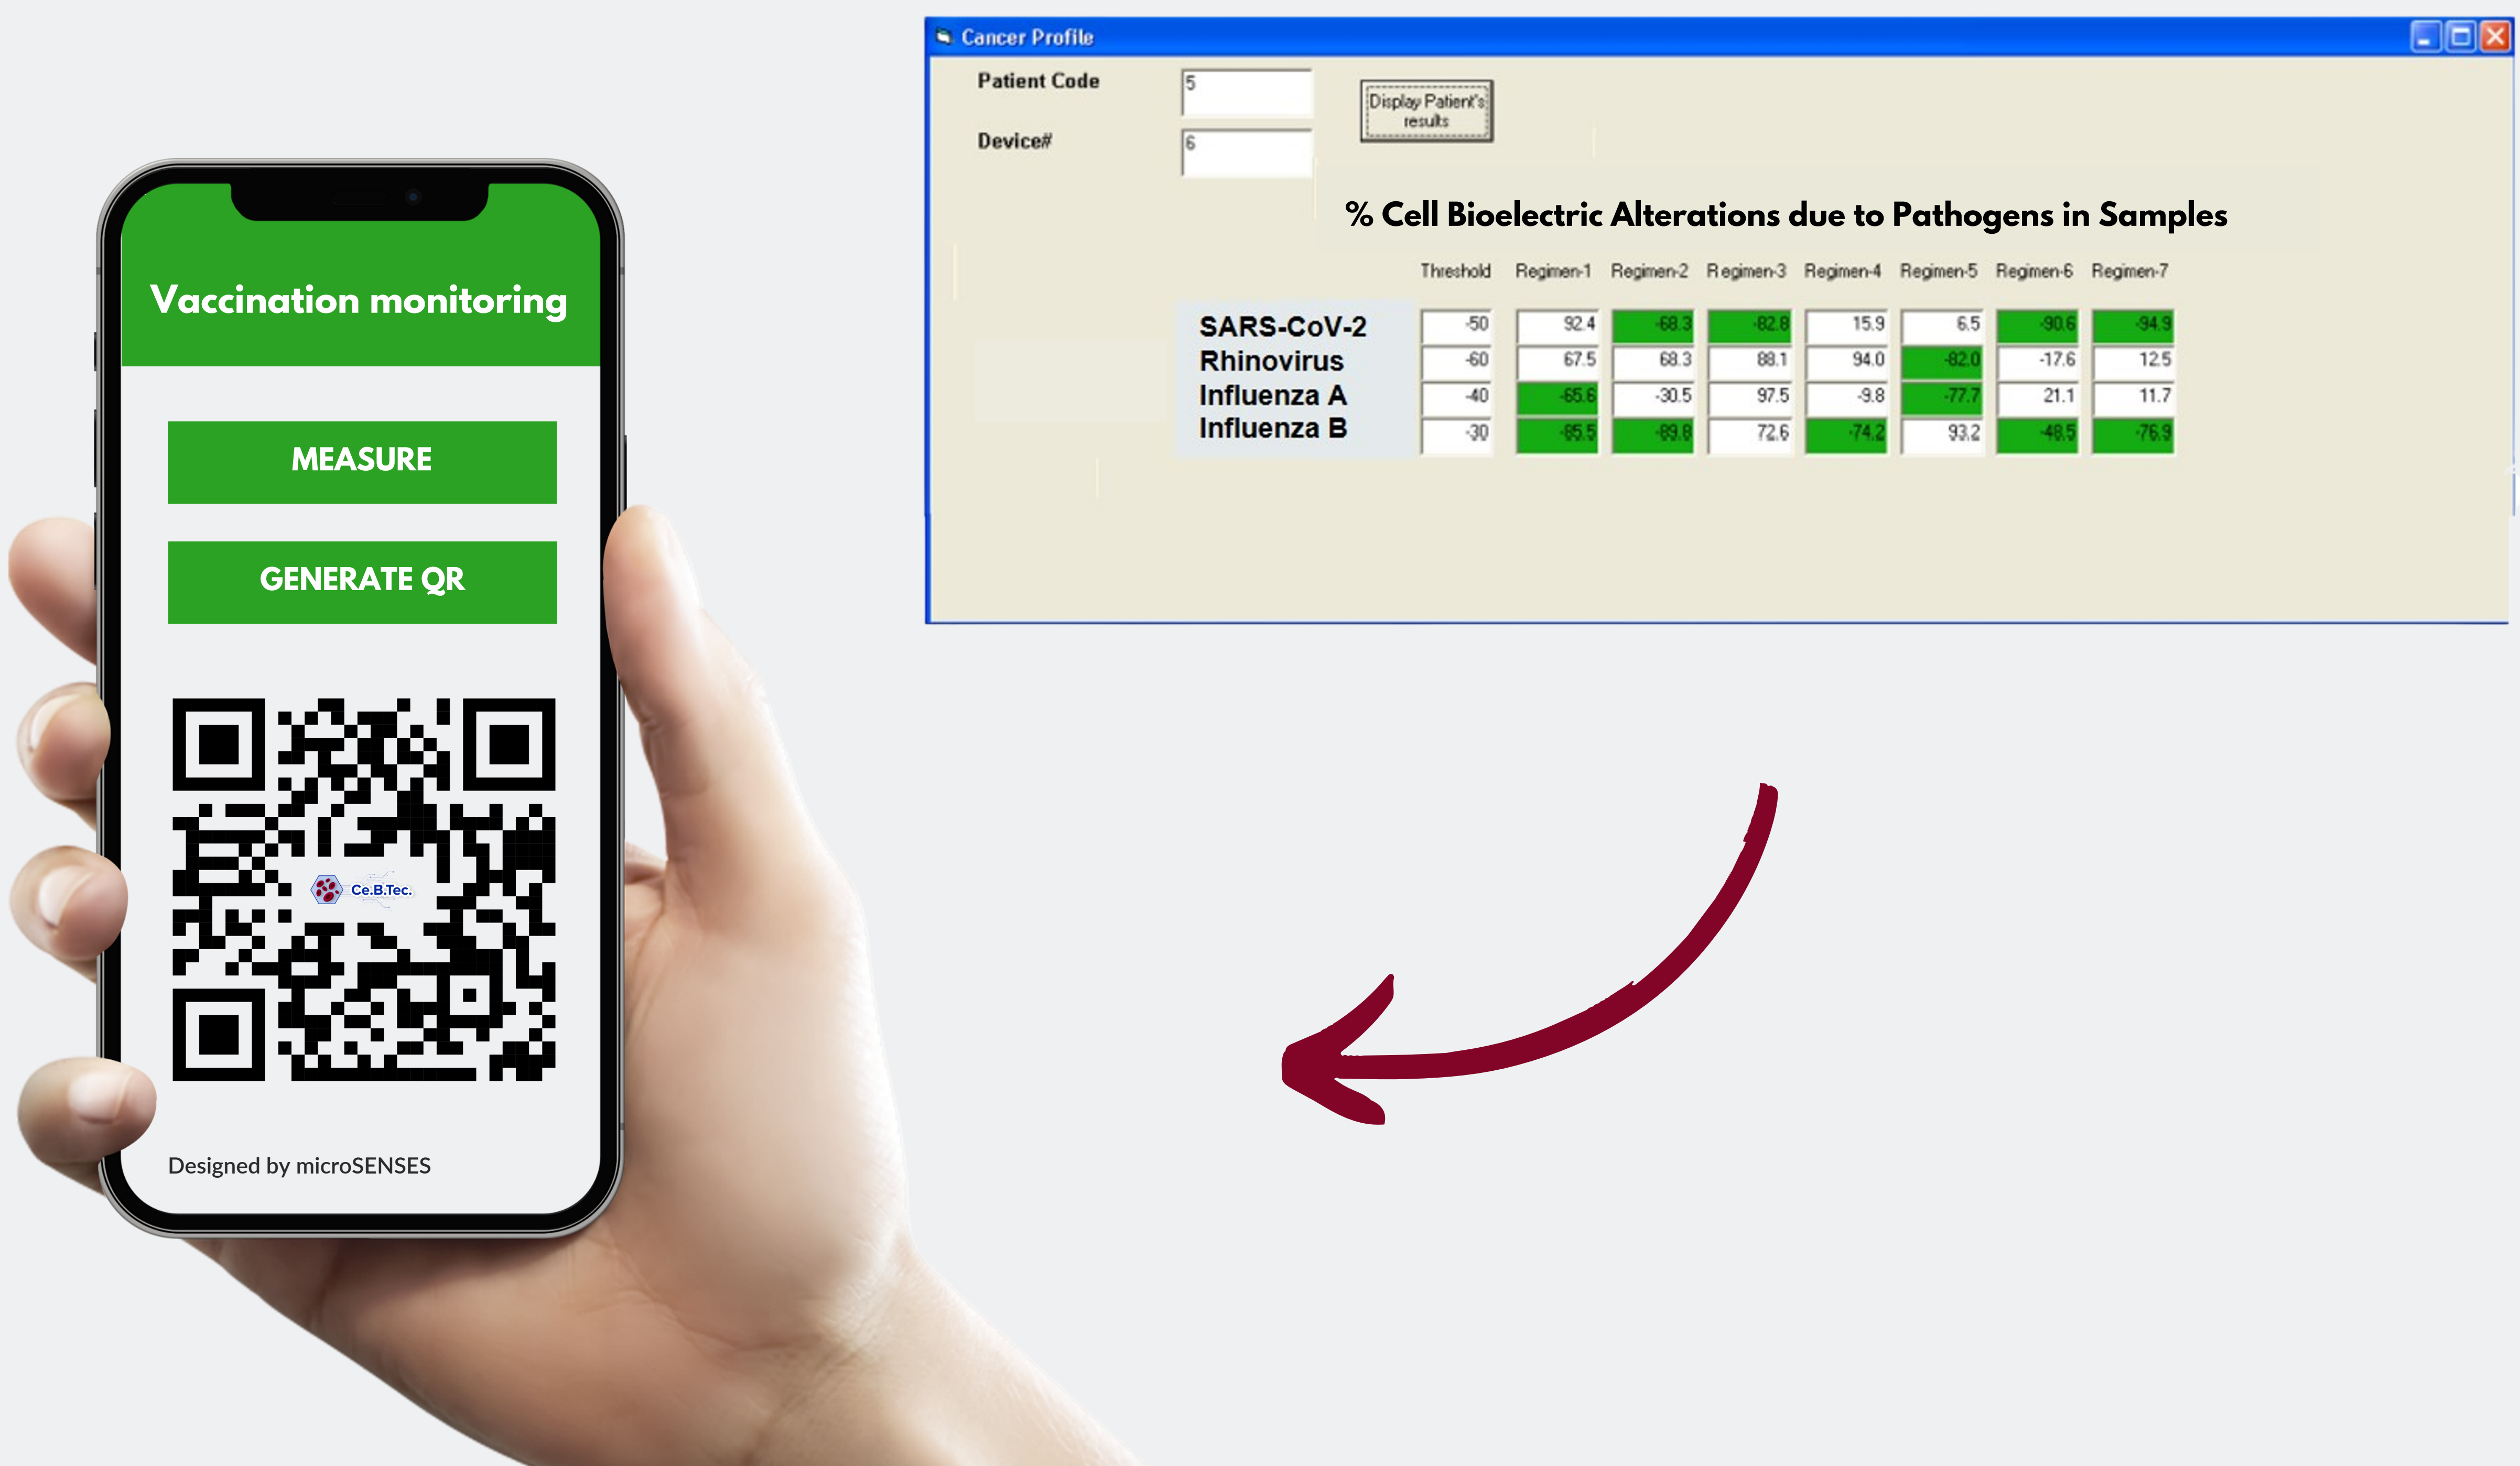

ΕΤΟΣ ΙΔΡΥΣΗΣ 1920 - ESTABLISHED IN 1920

ΓΕΩΠΟΝΙΚΟ ΠΑΝΕΠΙΣΤΗΜΙΟ ΑΘΗΝΩΝ
AGRICULTURAL UNIVERSITY OF ATHENS

WE BRING THE FUTURE TODAY

An all-in-one tool

- ◆ Ultra-rapid, ultra-sensitive and multiplex pathogen/antibody testing on your smartphone
- ◆ Instant AI-based result classification
- ◆ Instant cloud-based test registration